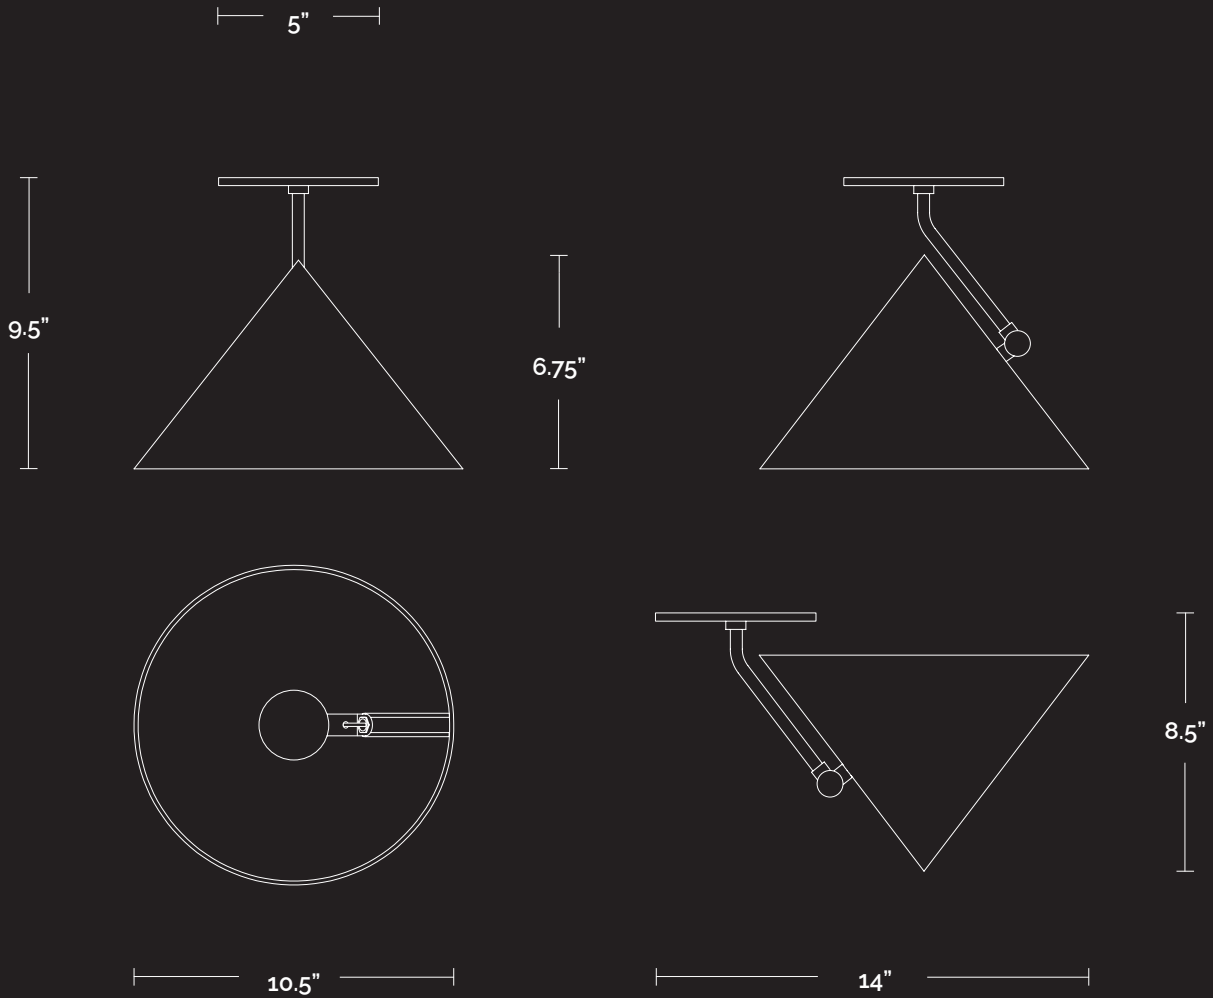

DIMENSIONS/ WEIGHT

Variable depending on orientation
Typ 16.5" x 16.5" x 14"
2 lbs

BULB/ TECHNICAL SPECS

E26 G25 LED 6W DTW bulb
2700K-1800K, 90+CRI, 480 Lumens
Bulb lifespan 15K hours
7W, 2700K, 800 Lumens
90+CRI, bulb option available

DIMMABILITY

CL Dimmers Recommended
Dims to 10%
Recommended Models:
Lutron Diva: DVCL-153P
Lutron Skylark: SCL-153P
Lutron Maestro: MACL-153M

SLIDE SEMI-FLUSH 10

Our answer to repeated requests for a flush mount fixture landed us with Slide, a trilateral form designed to sit close to the ceiling while standing apart. A linen-clad shade connects to an elegant bent brass arm by a pivoting joint that allows Slide to be set at a variety of angles.

DIMENSIONS/ WEIGHT

Variable depending on orientation
Typ 10.5" x 10.5" x 9.5"
1.5 lbs

BULB/ TECHNICAL SPECS

E12 G16.5 LED 4W DTW bulb
2700K-1800K, 90+CRI, 400 Lumens
Bulb lifespan 15K hours
5W, 2700K, 450 Lumens
90+CRI, bulb option available