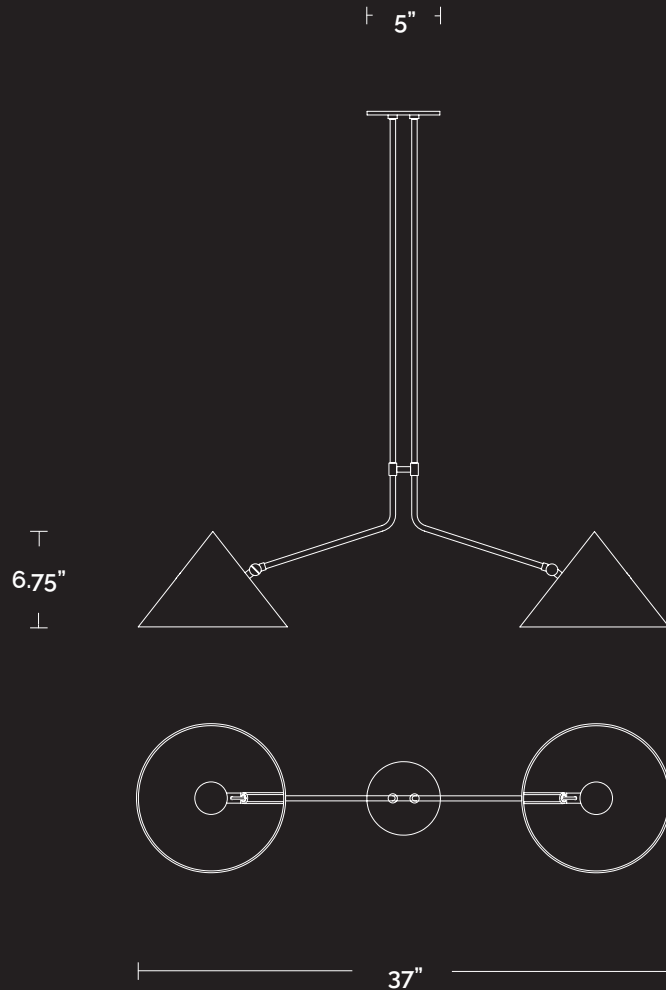

5"

STANDARD FIXTURE HEIGHTS INCLUDE:

16", 19", 22", 25", 31", 37", 43", 49", 55", 61"

TELESCOPING DROP FIXTURE HEIGHT RANGES INCLUDE:

26 - 37" / 38 - 61" / 50 - 85"

SLIDE 2 ARM 16

The Slide 2 Arm puts a finer point on the classic cone pendant. We achieved a purity of shape by using a side mounted brass arm that allows the shade to come to a point unaltered by hardware or finials. Doubling down on the sleek and simple design of our Slide Family, and using a refined palette of linen and brass, this pendant is well suited over bar tops and conference tables. Available in multiple drop lengths.

DIMENSIONS

16.5" x 48" x Variable"
3-5 lbs Depending on drop length

BULBS/ TECHNICAL SPECS

E26 G25 LED 6W DTW bulb
2700K-1800K, 90+CRI, 480 Lumens
960 Lumens & 12W total
Bulb lifespan 15K hours
7W, 2700K, 800 Lumens
90+CRI, bulb option available

DIMMABILITY

CL Dimmers Recommended
Dims to 10%
Recommended Models:
Lutron Diva: DVCL-153P
Lutron Skylark: SCL-153P
Lutron Maestro: MACL-153M

STANDARD FIXTURE HEIGHTS INCLUDE:

13.5", 16.5", 19.5", 22.5", 28.5", 34.5", 40.5",
46.5", 52.5", 58.5"

DIMENSIONS

10.5" x 37" x Variable"
2-3 lbs Depending on drop length

BULBS/ TECHNICAL SPECS

E12 G16.5 LED 4W DTW bulb
2700K-1800K, 90+CRI, 400 Lumens
800 Lumens & 8W total
Bulb lifespan 15K hours
5W, 2700K, 450 Lumens
90+CRI, bulb option available