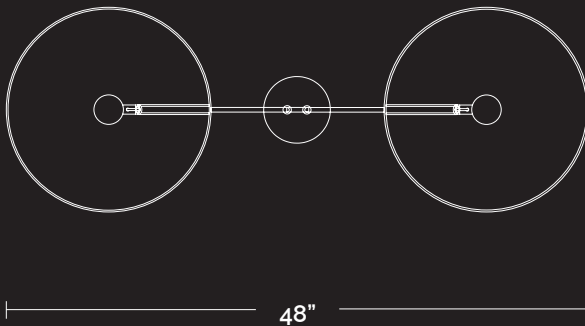

5"

STANDARD FIXTURE HEIGHTS INCLUDE:

16", 19", 22", 25", 31", 37", 43", 49", 55", 61"

TELESCOPING DROP FIXTURE HEIGHT RANGES INCLUDE:

26 - 37" / 38 - 61" / 50 - 85"

SLIDE 2 ARM 16

The Slide 2 Arm puts a finer point on the classic cone pendant. We achieved a purity of shape by using a side mounted brass arm that allows the shade to come to a point unaltered by hardware or finials. Doubling down on the sleek and simple design of our Slide Family, and using a refined palette of linen and brass, this pendant is well suited over bar tops and conference tables. Available in multiple drop lengths.

DIMENSIONS

16.5" x 48" x Variable"
3-5 lbs Depending on drop length

BULBS/ TECHNICAL SPECS

E26 G25 LED 6W DTW bulb
2700K-1800K, 90+CRI, 480 Lumens
960 Lumens & 12W total
Bulb lifespan 15K hours
7W, 2700K, 800 Lumens
90+CRI, bulb option available

DIMENSIONS

10.5" x 37" x Variable"
2-3 lbs Depending on drop length

BULBS/ TECHNICAL SPECS

E12 G16.5 LED 4W DTW bulb
2700K-1800K, 90+CRI, 400 Lumens
800 Lumens & 8W total
Bulb lifespan 15K hours
5W, 2700K, 450 Lumens
90+CRI, bulb option available