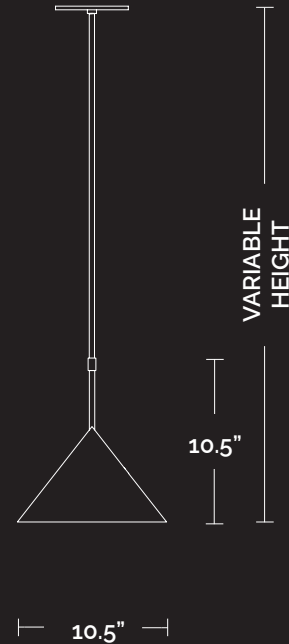

5"

STANDARD FIXTURE HEIGHTS INCLUDE:

16", 19", 22", 25", 31", 37", 43", 49", 55", 61"

TELESCOPING DROP FIXTURE HEIGHT RANGES INCLUDE:

26 - 37" / 38 - 61" / 50 - 85"

SLIDE 2 ARM 16

The Slide 2 Arm puts a finer point on the classic cone pendant. We achieved a purity of shape by using a side mounted brass arm that allows the shade to come to a point unaltered by hardware or finials. Doubling down on the sleek and simple design of our Slide Family, and using a refined palette of linen and brass, this pendant is well suited over bar tops and conference tables. Available in multiple drop lengths.

DIMENSIONS

16.5" x 48" x Variable"
3-5 lbs Depending on drop length

BULBS/ TECHNICAL SPECS

E26 G25 LED 6W DTW bulb
2700K-1800K, 90+CRI, 480 Lumens
960 Lumens & 12W total
Bulb lifespan 15K hours
7W, 2700K, 800 Lumens
90+CRI, bulb option available

DIMMABILITY

CL Dimmers Recommended
Dims to 10%
Recommended Models:
Lutron Diva: DVCL-153P
Lutron Skylark: SCL-153P
Lutron Maestro: MACL-153M

STANDARD FIXTURE HEIGHTS INCLUDE:

13.5", 16.5", 19.5", 22.5", 28.5", 34.5", 40.5",
46.5", 52.5", 58.5"

DIMENSIONS

10.5" x 37" x Variable"
2-3 lbs Depending on drop length

BULBS/ TECHNICAL SPECS

E12 G16.5 LED 4W DTW bulb
2700K-1800K, 90+CRI, 400 Lumens
800 Lumens & 8W total
Bulb lifespan 15K hours
5W, 2700K, 450 Lumens
90+CRI, bulb option available