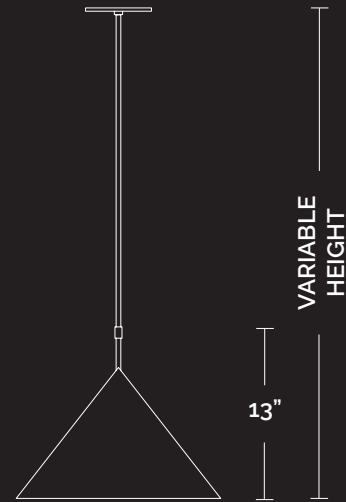

5"

STANDARD FIXTURE HEIGHTS INCLUDE:

16", 19", 22", 25", 31", 37", 43", 49", 55", 61"

TELESCOPING DROP FIXTURE HEIGHT RANGES INCLUDE:

26 - 37" / 38 - 61" / 50 - 85"

SLIDE 2 ARM 16

The Slide 2 Arm puts a finer point on the classic cone pendant. We achieved a purity of shape by using a side mounted brass arm that allows the shade to come to a point unaltered by hardware or finials. Doubling down on the sleek and simple design of our Slide Family, and using a refined palette of linen and brass, this pendant is well suited over bar tops and conference tables. Available in multiple drop lengths.

DIMENSIONS

16.5" x 48" x Variable"
3-5 lbs Depending on drop length

BULBS/ TECHNICAL SPECS

E26 G25 LED 6W DTW bulb
2700K-1800K, 90+CRI, 480 Lumens
960 Lumens & 12W total
Bulb lifespan 15K hours
7W, 2700K, 800 Lumens
90+CRI, bulb option available

DIMENSIONS

10.5" x 37" x Variable"
2-3 lbs Depending on drop length

BULBS/ TECHNICAL SPECS

E12 G16.5 LED 4W DTW bulb
2700K-1800K, 90+CRI, 400 Lumens
800 Lumens & 8W total
Bulb lifespan 15K hours
5W, 2700K, 450 Lumens
90+CRI, bulb option available