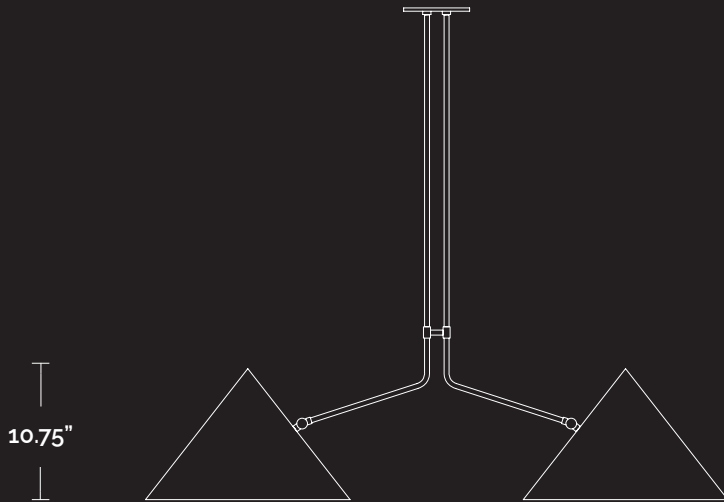

5"

STANDARD FIXTURE HEIGHTS INCLUDE:

16", 19", 22", 25", 31", 37", 43", 49", 55", 61"

TELESCOPING DROP FIXTURE HEIGHT RANGES INCLUDE:

26 - 37" / 38 - 61" / 50 - 85"

SLIDE 2 ARM 16

The Slide 2 Arm puts a finer point on the classic cone pendant. We achieved a purity of shape by using a side mounted brass arm that allows the shade to come to a point unaltered by hardware or finials. Doubling down on the sleek and simple design of our Slide Family, and using a refined palette of linen and brass, this pendant is well suited over bar tops and conference tables. Available in multiple drop lengths.

DIMENSIONS

16.5" x 48" x Variable"
3-5 lbs Depending on drop length

BULBS/ TECHNICAL SPECS

E26 G25 LED 6W DTW bulb
2700K-1800K, 90+CRI, 480 Lumens
960 Lumens & 12W total
Bulb lifespan 15K hours
7W, 2700K, 800 Lumens
90+CRI, bulb option available

TELESCOPING DROP FIXTURE HEIGHT RANGES INCLUDE:

23.5 - 34.5" / 35.5 - 58.5" / 47.5 - 82.5"

SLIDE 2 ARM 10

The Slide 2 Arm puts a finer point on the classic cone pendant. We achieved a purity of shape by using a side mounted brass arm that allows the shade to come to a point unaltered by hardware or finials. Doubling down on the sleek and simple design of our Slide Family, and using a refined palette of linen and brass, this pendant is well suited over bar tops and conference tables. Available in multiple drop lengths.

DIMENSIONS

10.5" x 37" x Variable"
2-3 lbs Depending on drop length

BULBS/ TECHNICAL SPECS

E12 G16.5 LED 4W DTW bulb
2700K-1800K, 90+CRI, 400 Lumens
800 Lumens & 8W total
Bulb lifespan 15K hours
5W, 2700K, 450 Lumens
90+CRI, bulb option available