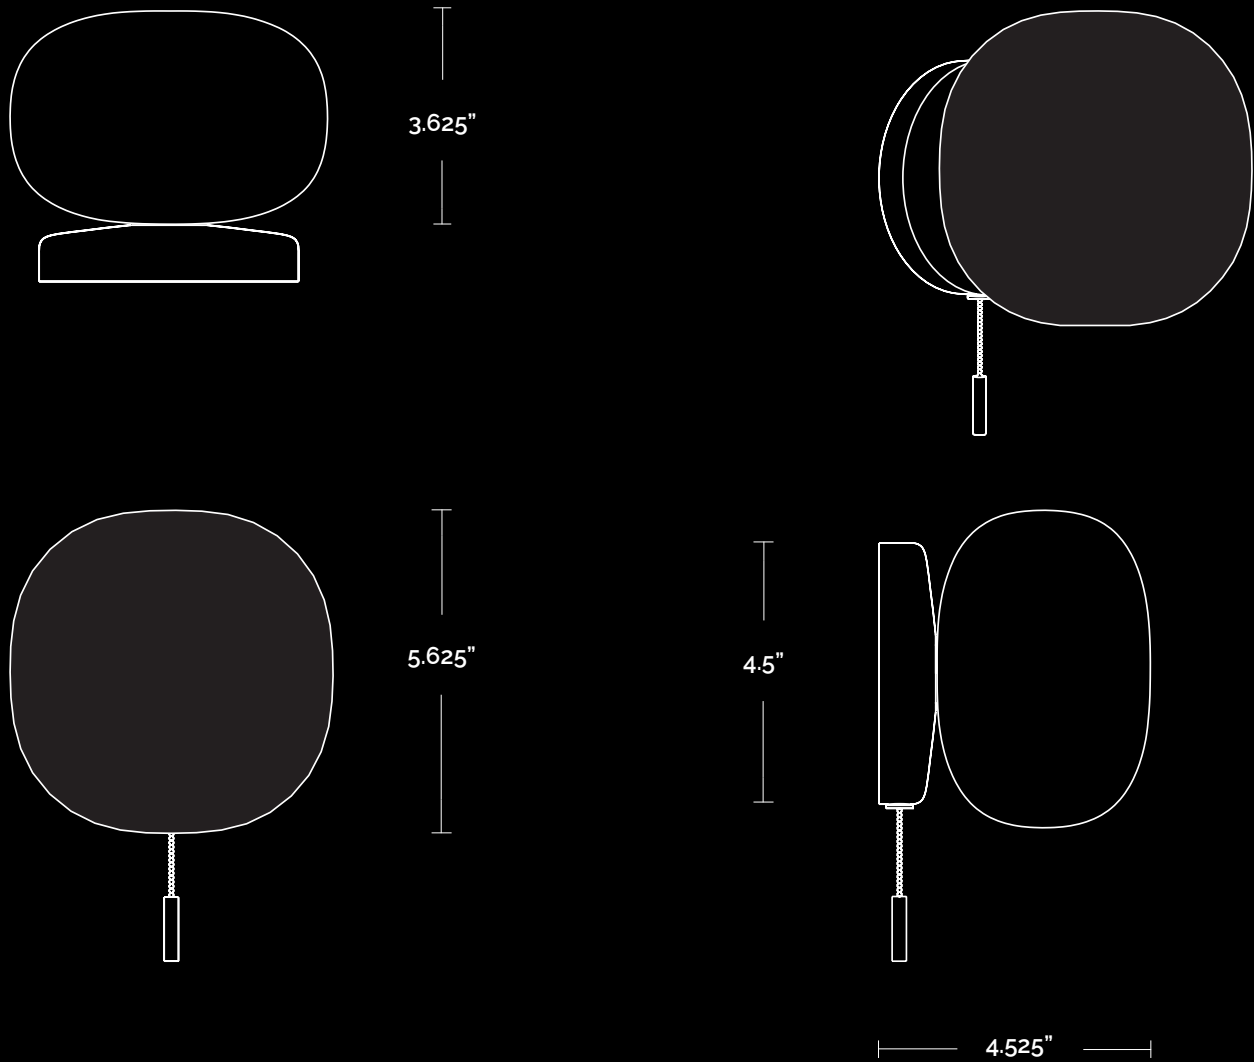

PEARL 6 ADA PULL CHAIN

Pearl 6 ADA Pull Chain is our exploration of the half-square, half-circle Lamé Curve, a mathematical formula behind mid-century designer Piet Hein's super egg and superellipse. A geometric yet organic matte white glass globe is paired with a spun metal canopy with an integrated pull chain switch. When the brass pull is engaged, the fixture emits a soft, diffused glow.

DIMENSIONS

5.625" x 5.625" x 4.525"

BULBS/ TECHNICAL SPECS

G8 LED 4.5W DTW bulb
2700K-1800K, 90+CRI, 450 Lumens
Bulb lifespan 25K hours
7W, 2700K, 450 Lumens
90+CRI, bulb option available

CERTIFICATION

UL, cUL, Title 24
JA8 Compliant
Damp Rated

J-BOX SPECS

Connects to J-Box with a cutout
under 4.5" DIA

VOLTAGE

120V

FINISH OPTIONS

Brass Canopy
White Canopy
Aluminum Canopy

DIMMABILITY

CL Dimmers Recommended
Dims to 10%
Recommended Models:
Lutron Diva: DVCL-153P
Lutron Skylark: SCL-153P
Lutron Maestro: MACL-153M