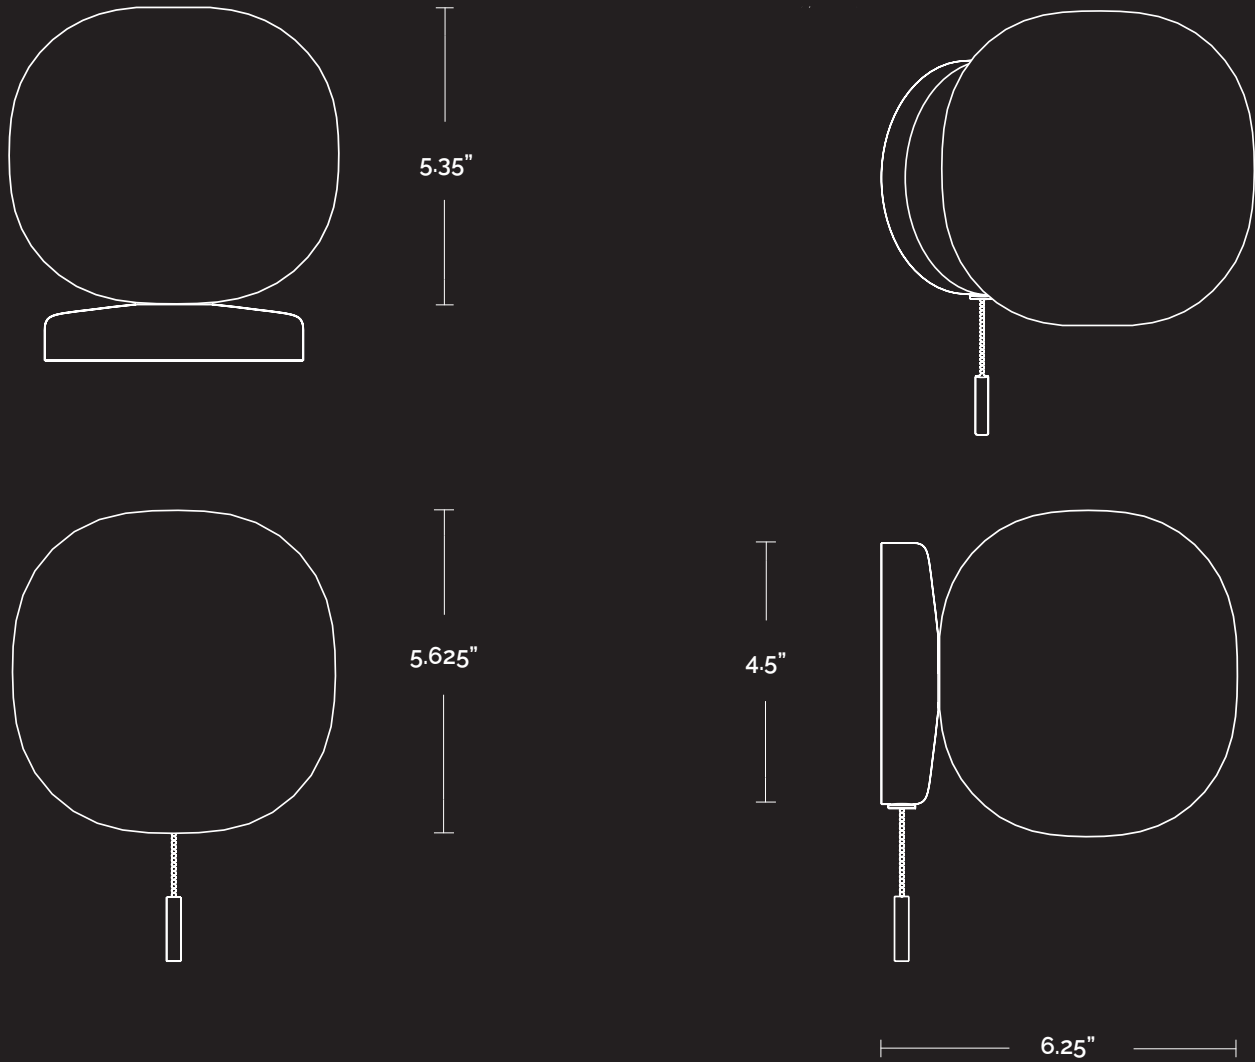

PEARL 6 PULL CHAIN

Pearl 6 Pull Chain is our exploration of the half-square, half-circle Lamé Curve, a mathematical formula behind mid-century designer Piet Hein's super egg and superellipse. A geometric yet organic matte white glass globe is paired with a spun metal canopy with an integrated pull chain switch. When the brass pull is engaged, the fixture emits a soft, diffused glow.

DIMENSIONS

5.625" x 5.625" x 6.25"

BULBS/ TECHNICAL SPECS

G8 LED 4.5W DTW bulb
2700K-1800K, 90+CRI, 450 Lumens
Bulb lifespan 25K hours
7W, 2700K, 450 Lumens
90+CRI, bulb option available

CERTIFICATION

UL, cUL, Title 24
JA8 Compliant
Damp Rated

J-BOX SPECS

Connects to J-Box with a cutout
under 4.5" DIA

VOLTAGE

120V

FINISH OPTIONS

Brass Canopy
White Canopy
Aluminum Canopy

DIMMABILITY

CL Dimmers Recommended
Dims to 10%
Recommended Models:
Lutron Diva: DVCL-153P
Lutron Skylark: SCL-153P
Lutron Maestro: MACL-153M