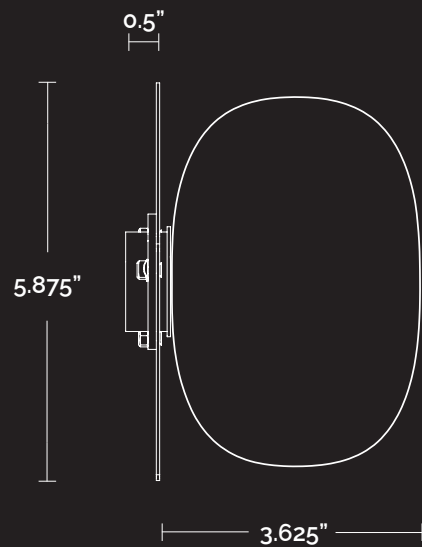

PEARL 6 ADA SEAMLESS

Pearl 6 ADA Seamless allows our ADA compliant Pearl globe to be mounted without a visible canopy. Made of blown white glass, Pearl 6 Seamless comes with a mounting plate that can be mudded in on drywall or mounted behind stone or tile. Outdoor rated upon request. Pearl 6 ADA Seamless is an ideal sconce to be mounted along hallways or as vanity lights, but is equally at home as a flush mount fixture on ceilings where head height is at a premium.

DIMENSIONS (INSTALLED)

5.625" x 5.625" x 3.625"

BULBS/ TECHNICAL SPECS

G8 LED 4.5W DTW bulb
2700K-1800K, 90+CRI, 450 Lumens
Bulb lifespan 25K hours
7W, 2700K, 450 Lumens
90+CRI, bulb option available

CERTIFICATION

UL, cUL, Title 24
JA8 Compliant
ADA Compliant
Damp Rated
Outdoor Rated upon request

J-BOX SPECS

Must be mounted to junction boxes prior to final wall finish. Please see Pearl Junction Box Requirements for more information.

VOLTAGE

120V

DIMMABILITY

CL Dimmers Recommended
Dims to 10%
Recommended Models:
Lutron Diva: DVCL-153P
Lutron Skylark: SCL-153P
Lutron Maestro: MACL-153M