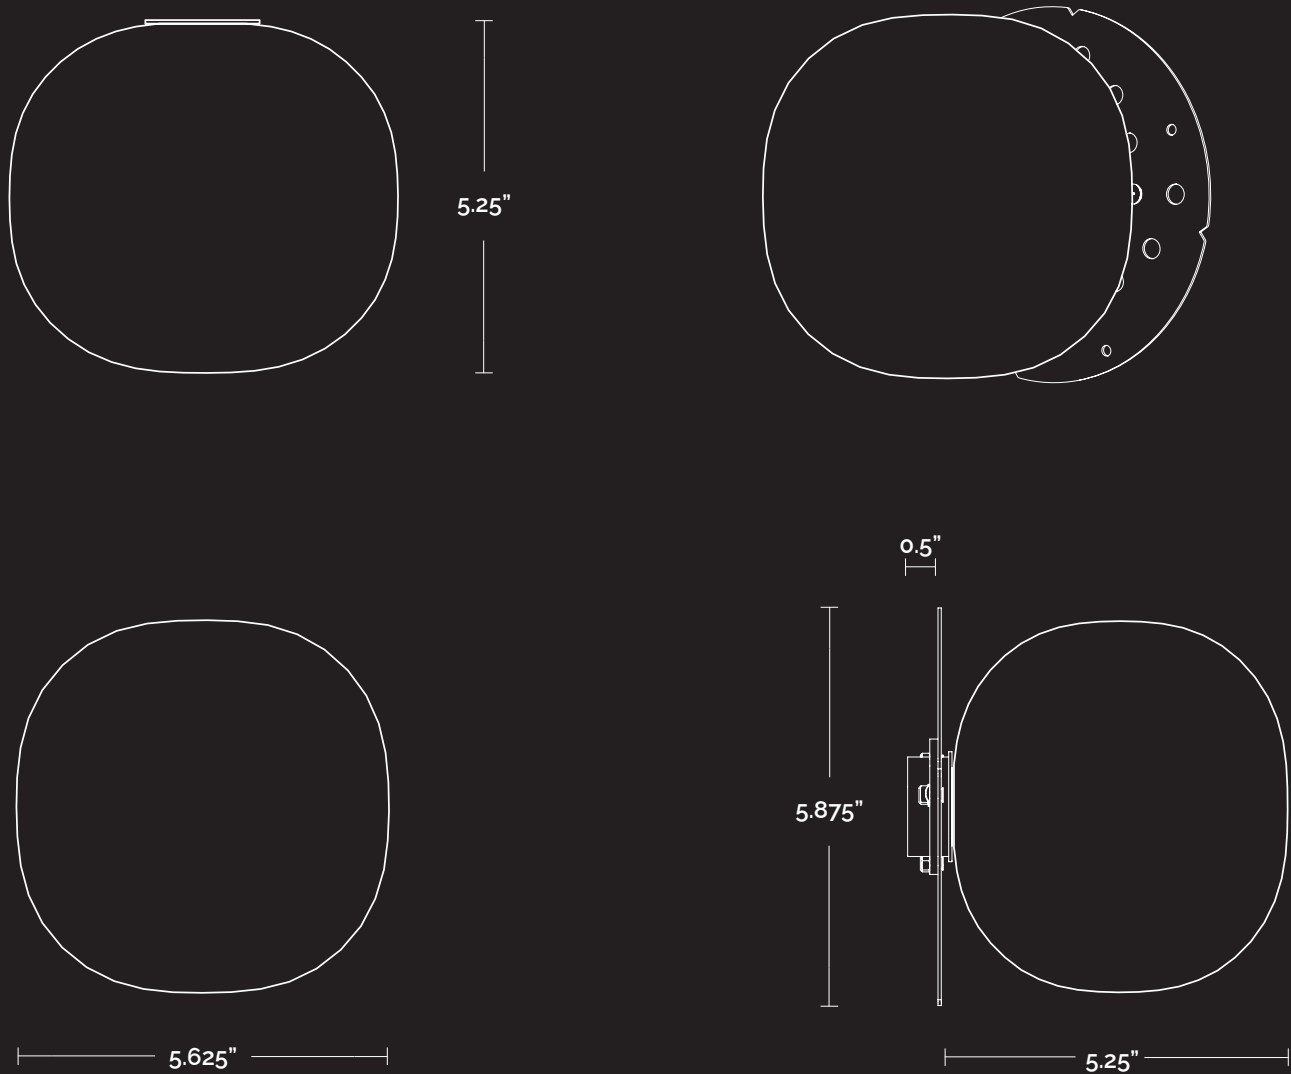

PEARL 6 SEAMLESS

Pearl 6 Seamless allows our larger Pearl globe to be mounted without a visible canopy. Our exploration of the Lamé Curve, Pearl's shade is geometric with its plotted arcs yet organic in its roundness, with parallels to natural forms. Made of blown white glass, Pearl 6 Seamless comes with a mounting plate that can be mudded in on drywall or mounted behind stone or tile. Outdoor rated upon request. Pearl 6 Seamless is at home as a considered highlight to wood, stone or tile walls or in clusters on a ceiling to provide general illumination.

DIMENSIONS (INSTALLED)

5.625" x 5.625" x 5.25"

BULBS/ TECHNICAL SPECS

G8 LED 4.5W DTW bulb
2700K-1800K, 90+CRI, 450 Lumens
Bulb lifespan 25K hours
7W, 2700K, 450 Lumens
90+CRI, bulb option available

CERTIFICATION

UL, cUL, Title 24
JA8 Compliant
Damp Rated
Outdoor Rated upon request

J-BOX SPECS

Must be mounted to junction boxes prior to final wall finish. Please see Pearl Junction Box Requirements for more information.

VOLTAGE

120V

DIMMABILITY

CL Dimmers Recommended
Dims to 10%
Recommended Models:
Lutron Diva: DVCL-153P
Lutron Skylark: SCL-153P
Lutron Maestro: MACL-153M