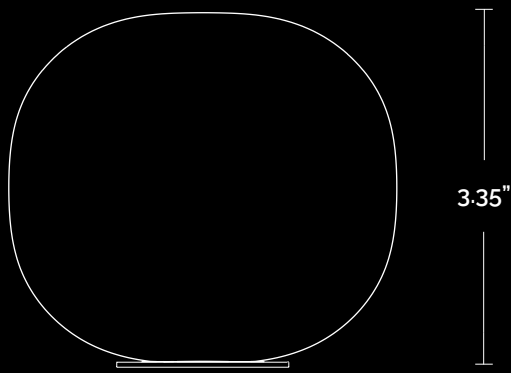

PEARL 4 SEAMLESS

Pearl Trimless allows the half-square, half-circle globe of our Pearl fixture to be mounted without a visible canopy. Our exploration of the Lamé Curve, Pearl's shade, is geometric with its plotted arcs yet organic in its roundness and parallels to natural forms. Made of blown white glass, Pearl 4 Trimless comes with a mounting plate that can be mudded in on drywall or mounted behind stone or tile. ADA compliant and outdoor rated upon request.

DIMENSIONS (INSTALLED)

3.625" x 3.625" x 3.5"

BULBS/ TECHNICAL SPECS

G8 LED 4.5W DTW bulb
2700K-1800K, 90+CRI, 450 Lumens
Bulb lifespan 25K hours
7W, 2700K, 450 Lumens
90+CRI, bulb option available

CERTIFICATION

UL, cUL, Title 24
JA8 Compliant
ADA Compliant
Damp Rated
Outdoor Rated upon request

J-BOX SPECS

Must be mounted to junction boxes prior to final wall finish please, see Pearl Junction Box Requirements for more information

VOLTAGE

120V

DIMMABILITY

CL Dimmers Recommended
Dims to 10%
Recommended Models:
Lutron Diva: DVCL-153P
Lutron Skylark: SCL-153P
Lutron Maestro: MACL-153M