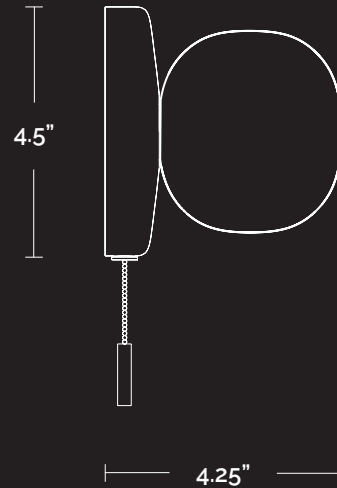

PEARL 4 PULL CHAIN

Pearl 4 Pull Chain is our exploration of the half-square, half-circle Lamé Curve, a mathematical formula behind mid-century designer Piet Hein's super egg and superellipse. A geometric yet organic matte white glass globe is paired with a spun metal canopy with an integrated pull chain switch. When the brass pull is engaged, the fixture emits a soft, diffused glow.

DIMENSIONS

4.5" x 4.5" x 4.25"

BULBS/ TECHNICAL SPECS

G8 LED 4.5W DTW bulb
2700K-1800K, 90+CRI, 450 Lumens
Bulb lifespan 25K hours
7W, 2700K, 450 Lumens
90+CRI, bulb option available

CERTIFICATION

UL, cUL, Title 24
JA8 Compliant
Damp Rated

J-BOX SPECS

Connects to J-Box with a cutout
under 4.5" DIA

VOLTAGE

120V

FINISH OPTIONS

Brass Canopy
White Canopy
Aluminum Canopy

DIMMABILITY

CL Dimmers Recommended
Dims to 10%
Recommended Models:
Lutron Diva: DVCL-153P
Lutron Skylark: SCL-153P
Lutron Maestro: MACL-153M