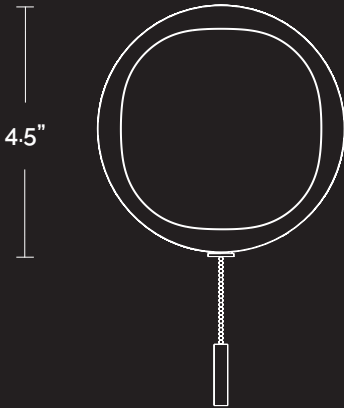

PEARL 4

Pearl 4 is our exploration of the half-square, half-circle Lamé Curve, a mathematical formula behind mid-century designer Piet Hein's super egg and superellipse. This pleasing shape is mathematical with its plotted arcs yet organic in its roundness and parallels to natural forms. Made of blown white glass, Pearl 4 is a new take on the classical globe or puck lamp typology. ADA compliant and outdoor rated.

DIMENSIONS

3.625" x 3.625" x 3.625"
or 4.5" x 4.5" x 3.625"

BULBS/ TECHNICAL SPECS

G8 LED 4.5W DTW bulb
2700K-1800K, 90+CRI, 450 Lumens
Bulb lifespan 25K hours
7W, 2700K, 450 Lumens
90+CRI, bulb option available

Brass Canopy
White Canopy
Aluminum Canopy

DIMMABILITY

CL Dimmers Recommended
Dims to 10%
Recommended Models:
Lutron Diva: DVCL-153P
Lutron Skylark: SCL-153P
Lutron Maestro: MACL-153M

PEARL 4 PULL CHAIN

Pearl 4 Pull Chain is our exploration of the half-square, half-circle Lamé Curve, a mathematical formula behind mid-century designer Piet Hein's super egg and superellipse. A geometric yet organic matte white glass globe is paired with a spun metal canopy with an integrated pull chain switch. When the brass pull is engaged, the fixture emits a soft, diffused glow.

DIMENSIONS

4.5" x 4.5" x 4.25"

BULBS/ TECHNICAL SPECS

G8 LED 4.5W DTW bulb
2700K-1800K, 90+CRI, 450 Lumens
Bulb lifespan 25K hours
7W, 2700K, 450 Lumens
90+CRI, bulb option available

CERTIFICATION

UL, cUL, Title 24
JA8 Compliant
Damp Rated