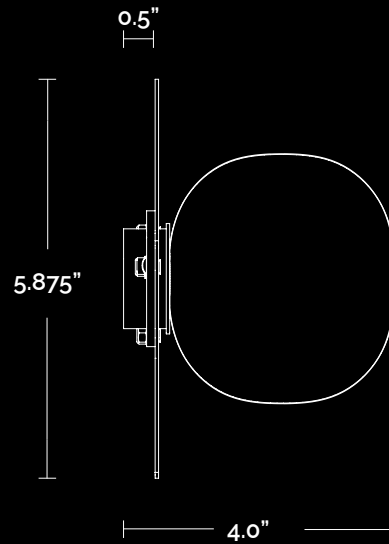

DIMENSIONS

3.625" x 3.625" x 3.625"
or 4.5" x 4.5" x 3.625"

BULBS/ TECHNICAL SPECS

G8 LED 4.5W DTW bulb
2700K-1800K, 90+CRI, 450 Lumens
Bulb lifespan 25K hours
7W, 2700K, 450 Lumens
90+CRI, bulb option available

DIMENSIONS

4.5" x 4.5" x 4.25"

BULBS/ TECHNICAL SPECS

G8 LED 4.5W DTW bulb
2700K-1800K, 90+CRI, 450 Lumens
Bulb lifespan 25K hours
7W, 2700K, 450 Lumens
90+CRI, bulb option available

CERTIFICATION

UL, cUL, Title 24
JA8 Compliant
Damp Rated

J-BOX SPECS

Connects to J-Box with a cutout
under 4.5" DIA

VOLTAGE

120V

FINISH OPTIONS

Brass Canopy
White Canopy
Aluminum Canopy

DIMMABILITY

CL Dimmers Recommended
Dims to 10%
Recommended Models:
Lutron Diva: DVCL-153P
Lutron Skylark: SCL-153P
Lutron Maestro: MACL-153M

DIMENSIONS (INSTALLED)

3.625" x 3.625" x 3.5"

BULBS/ TECHNICAL SPECS

G8 LED 4.5W DTW bulb
2700K-1800K, 90+CRI, 450 Lumens
Bulb lifespan 25K hours
7W, 2700K, 450 Lumens
90+CRI, bulb option available

CERTIFICATION