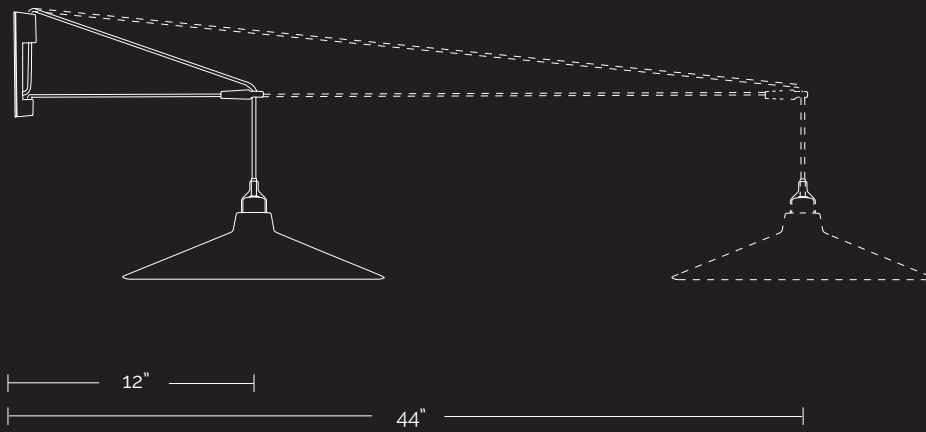

CUSTOM

GRAIN PENDANT 18 SCONCE

A flexible and customizable option, our Grain Sconces allow our Grain Drum, Pendant, and Barrel to be turned into hardwired wall mounted fixtures. Utilizing a swing arm and a customizable drop height, Grain Sconces can be modified to suit a variety of conditions. Available standard in 18" and 30" lengths, and custom options ranging from 12" to 44" in length.

CARE | Clean with soft microfiber cloth which can be dampened if necessary.

DIMENSIONS/ WEIGHT

18" x 27" x 6" Standard
18" x 39" x 6" Standard
18" x 21-53" x 6" Upon request
4.5-6.5 lbs

DROP HEIGHT

6' standard (measured from end of sconce arm)
Custom upon request

BULB SPECS

E26 G25 LED 7W Frosted Included
2700K 90+CRI
800 Lumens, 7W standard
Bulb lifespan 15K hours

CERTIFICATION

UL, cUL
JA8 Compliant

VOLTAGE

120V/ 220V

FINISH OPTIONS

White & Aluminum, Black & Brass
White & Brass

J-BOX SPECS

Fits Sconce J-Box with horizontal mounting screws 2.75" apart and wall cutouts under 4.5" DIA

DIMMABILITY

CL Dimmers Recommended
Dims to 10%
Recommended Models:
Lutron Diva: DVCL-153P
Lutron Skylark: SCL-153P
Lutron Maestro: MACL-153M