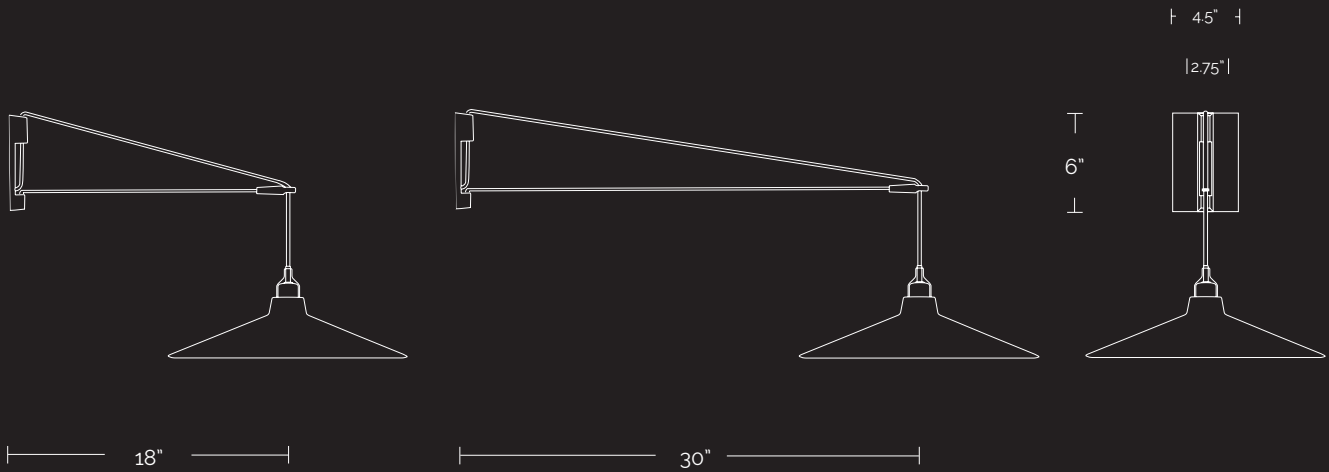

STANDARDS

CUSTOM

GRAIN PENDANT 18 SCONCE

A flexible and customizable option, our Grain Sconces allow our Grain Drum, Pendant, and Barrel to be turned into hardwired wall mounted fixtures. Utilizing a swing arm and a customizable drop height, Grain Sconces can be modified to suit a variety of conditions. Available standard in 18" and 30" lengths, and custom options ranging from 12" to 44" in length.

CARE | Clean with soft microfiber cloth which can be dampened if necessary.

DIMENSIONS/ WEIGHT

18" x 27" x 6" Standard
18" x 39" x 6" Standard
18" x 21-53" x 6" Upon request
4.5-6.5 lbs

DROP HEIGHT

6' standard (measured from end of sconce arm)
Custom upon request

BULB SPECS

E26 G25 LED 7W Frosted Included
2700K 90+CRI
800 Lumens, 7W standard
Bulb lifespan 15K hours

CERTIFICATION

UL, cUL
JA8 Compliant

VOLTAGE

120V/ 220V

FINISH OPTIONS

White & Aluminum, Black & Brass
White & Brass

J-BOX SPECS

Fits Sconce J-Box with horizontal mounting screws 2.75" apart and wall cutouts under 4.5" DIA

DIMMABILITY

CL Dimmers Recommended
Dims to 10%
Recommended Models:
Lutron Diva: DVCL-153P
Lutron Skylark: SCL-153P
Lutron Maestro: MACL-153M