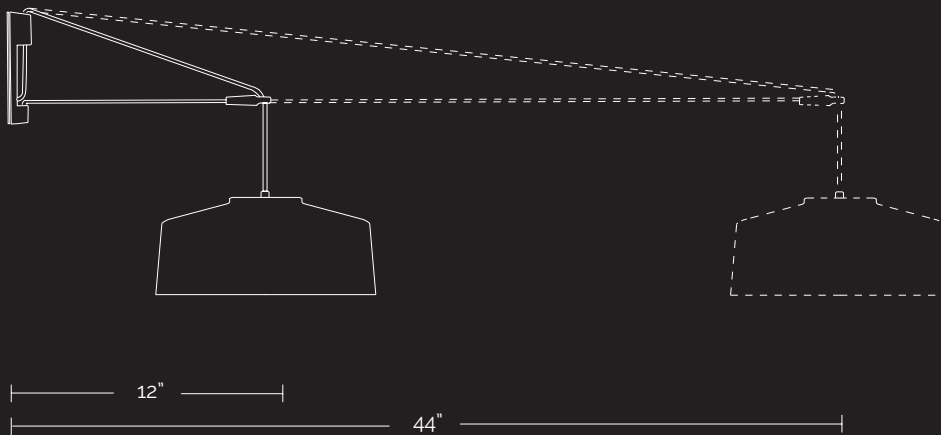

VOLTAGE

120V/ 220V

FINISH OPTIONS

White & Aluminum, Black & Brass
 White & Brass

J-BOX SPECS

Fits Sconce J-Box with horizontal mounting screws 2.75" apart and wall cutouts under 4.5" DIA

DIMMABILITY

CL Dimmers Recommended
 Dims to 10%
 Recommended Models:
 Lutron Diva: DVCL-153P
 Lutron Skylark: SCL-153P
 Lutron Maestro: MACL-153M

STANDARDS

CUSTOM

GRAIN DRUM 14 SCONCE

A flexible and customizable option, our Grain Sconces allow our Grain Drum, Pendant, and Barrel to be turned into hardwired wall mounted fixtures. Utilizing a swing arm and a customizable drop height, Grain Sconces can be modified to suit a variety of conditions. Available standard in 18" and 30" lengths, and custom options ranging from 12" to 44" in length.

CARE | Clean with soft microfiber cloth which can be dampened if necessary.

DIMENSIONS/ WEIGHT

14" x 25" x 6" Standard
14" x 37" x 6" Standard
14" x 19-51" x 6" Upon request
5-7.5 lbs

DROP HEIGHT

6' standard (measured from end of sconce arm)
Custom upon request