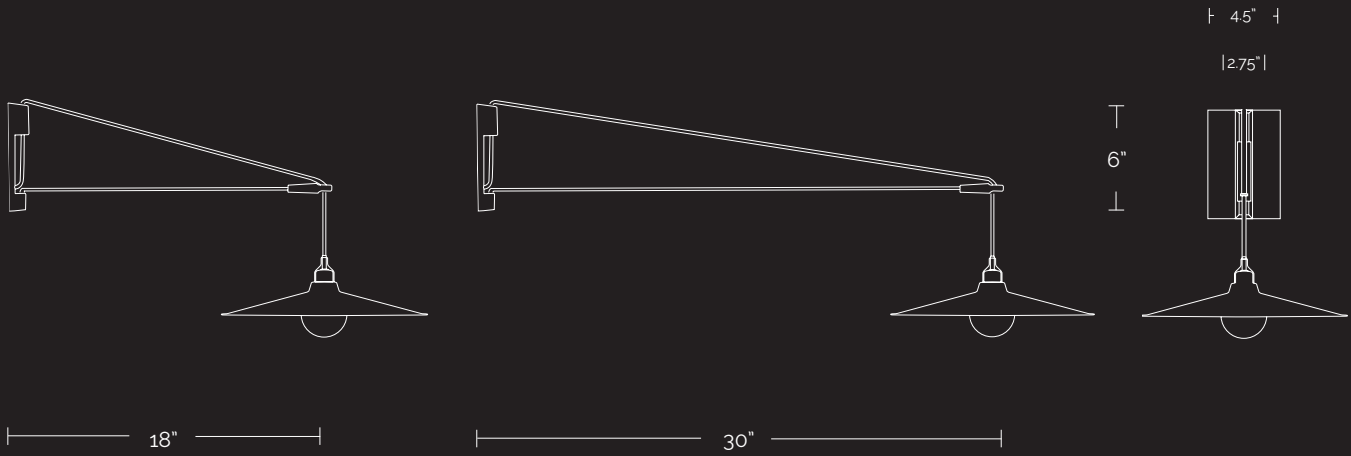

CARE | Clean with soft microfiber cloth which can be dampened if necessary.

DIMENSIONS/ WEIGHT

14" x 25" x 6" Standard
14" x 37" x 6" Standard
14" x 19-51" x 6" Upon request
5-7.5 lbs

DROP HEIGHT

6' standard (measured from end of sconce arm)
Custom upon request

BULB SPECS

E12 G16.5 LED 5W Frosted Included
2700K 90+CRI
1350 Lumens, 5W standard
Bulb lifespan 15K hours

CERTIFICATION

UL, cUL
JA8 Compliant

VOLTAGE

120v

FINISH OPTIONS

White & Aluminum, Black & Brass
White & Brass

J-BOX SPECS

Fits Sconce J-Box with horizontal mounting screws 2.75" apart and wall cutouts under 4.5" DIA

DIMMABILITY

CL Dimmers Recommended
Dims to 10%
Recommended Models:
Lutron Diva: DVCL-153P
Lutron Skylark: SCL-153P
Lutron Maestro: MACL-153M