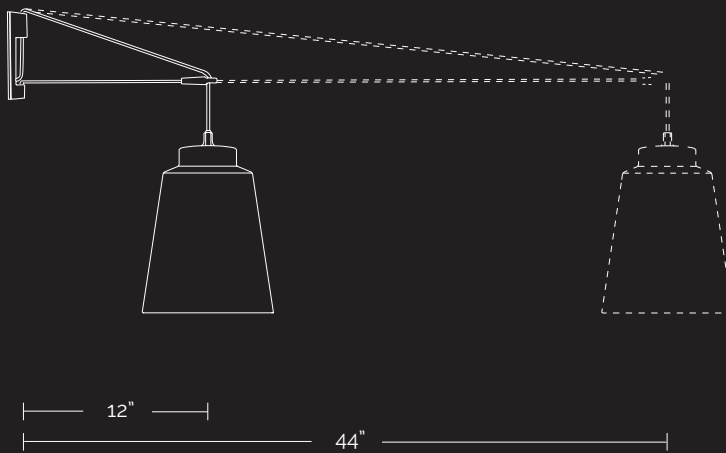

STANDARDS

CUSTOM

GRAIN BARREL 9 SCONCE

A flexible and customizable option, our Grain Sconces allow our Grain Drum, Pendant, and Barrel to be turned into hardwired wall mounted fixtures. Utilizing a swing arm and a customizable drop height, Grain Sconces can be modified to suit a variety of conditions. Available standard in 18" and 30" lengths, and custom options ranging from 12" to 44" in length.

CARE | Clean with soft microfiber cloth which can be dampened if necessary.

DIMENSIONS/ WEIGHT

9.5" x 22.75" x 6" Standard
 9.5" x 34.75" x 6" Standard
 9.5" x 16.75-48.75" x 6" Upon request
 4.5-7 lbs

DROP HEIGHT