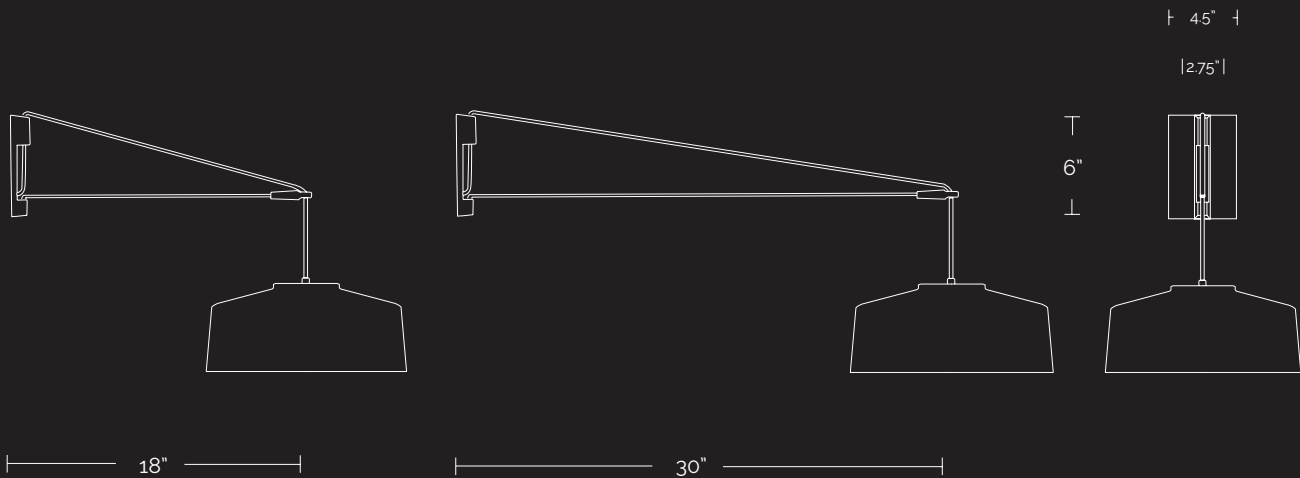

VOLTAGE

120V/ 220V

FINISH OPTIONS

White & Aluminum, Black & Brass
 White & Brass

J-BOX SPECS

Fits Sconce J-Box with horizontal mounting screws 2.75" apart and wall cutouts under 4.5" DIA

DIMMABILITY

CL Dimmers Recommended
 Dims to 10%
 Recommended Models:
 Lutron Diva: DVCL-153P
 Lutron Skylark: SCL-153P
 Lutron Maestro: MACL-153M

STANDARDS

CUSTOM

GRAIN DRUM 14 SCONCE

A flexible and customizable option, our Grain Sconces allow our Grain Drum, Pendant, and Barrel to be turned into hardwired wall mounted fixtures. Utilizing a swing arm and a customizable drop height, Grain Sconces can be modified to suit a variety of conditions. Available standard in 18" and 30" lengths, and custom options ranging from 12" to 44" in length.

CARE | Clean with soft microfiber cloth which can be dampened if necessary.

DIMENSIONS/ WEIGHT

14" x 25" x 6" Standard
14" x 37" x 6" Standard
14" x 19-51" x 6" Upon request
5-7.5 lbs

DROP HEIGHT

6' standard (measured from end of sconce arm)
Custom upon request

CARE | Clean with soft microfiber cloth which can be dampened if necessary.

DIMENSIONS/ WEIGHT

18" x 27" x 6" Standard
 18" x 39" x 6" Standard
 18" x 21-53" x 6" Upon request
 4.5-6.5 lbs

DROP HEIGHT

6' standard (measured from end of sconce arm)
 Custom upon request