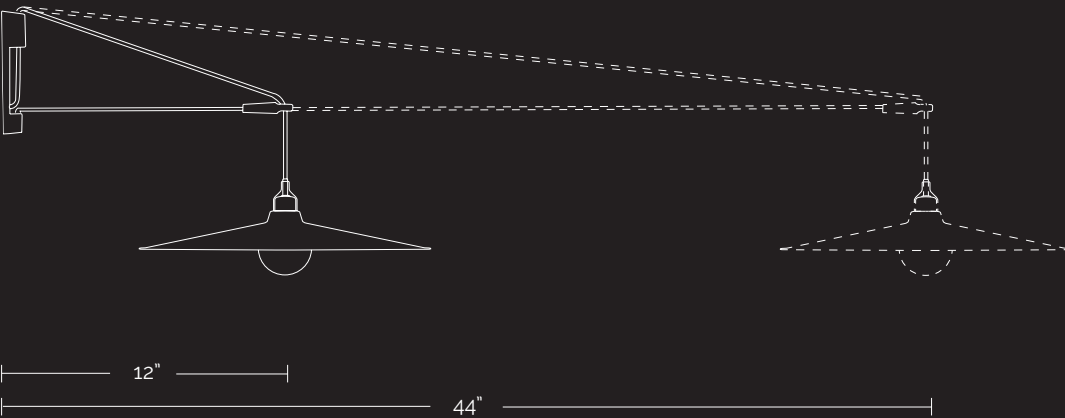

CUSTOM

GRAIN PENDANT 16 SCONCE

A flexible and customizable option, our Grain Sconces allow our Grain Drum, Pendant, and Barrel to be turned into hardwired wall mounted fixtures. Utilizing a swing arm and a customizable drop height, Grain Sconces can be modified to suit a variety of conditions. Available standard in 18" and 30" lengths, and custom options ranging from 12" to 44" in length.

CARE | Clean with soft microfiber cloth which can be dampened if necessary.

DIMENSIONS/ WEIGHT

16" x 26" x 6" Standard
16" x 38" x 6" Standard
16" x 20-52" x 6" Upon request
4- 6 lbs

DROP HEIGHT

6' standard (measured from end of sconce arm)
Custom upon request

BULB SPECS

E26 G25 LED 7W Frosted Included
2700K 90+CRI
800 Lumens, 7W standard
Bulb lifespan 15K hours

CERTIFICATION

UL, cUL
JA8 Compliant

VOLTAGE

120V/ 220V

FINISH OPTIONS

White & Aluminum, Black & Brass
White & Brass

J-BOX SPECS

Fits Sconce J-Box with horizontal mounting screws 2.75" apart and wall cutouts under 4.5" DIA

DIMMABILITY

CL Dimmers Recommended
Dims to 10%
Recommended Models:
Lutron Diva: DVCL-153P
Lutron Skylark: SCL-153P
Lutron Maestro: MACL-153M