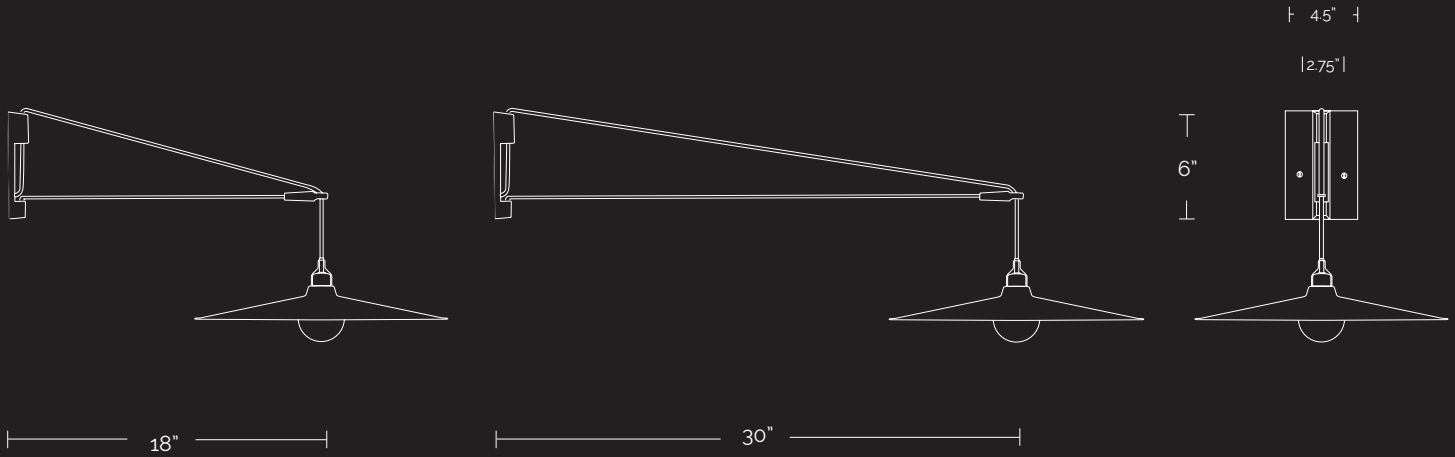

STANDARDS

CUSTOM

GRAIN PENDANT 16 SCONCE

A flexible and customizable option, our Grain Sconces allow our Grain Drum, Pendant, and Barrel to be turned into hardwired wall mounted fixtures. Utilizing a swing arm and a customizable drop height, Grain Sconces can be modified to suit a variety of conditions. Available standard in 18" and 30" lengths, and custom options ranging from 12" to 44" in length.

CARE | Clean with soft microfiber cloth which can be dampened if necessary.

DIMENSIONS/ WEIGHT

16" x 26" x 6" Standard
16" x 38" x 6" Standard
16" x 20-52" x 6" Upon request
4- 6 lbs

DROP HEIGHT

6' standard (measured from end of sconce arm)
Custom upon request

BULB SPECS

E26 G25 LED 7W Frosted Included
2700K 90+CRI
800 Lumens, 7W standard
Bulb lifespan 15K hours

CERTIFICATION

UL, cUL
JA8 Compliant

VOLTAGE

120V/ 220V

FINISH OPTIONS

White & Aluminum, Black & Brass
White & Brass

J-BOX SPECS

Fits Sconce J-Box with horizontal mounting screws 2.75" apart and wall cutouts under 4.5" DIA

DIMMABILITY

CL Dimmers Recommended
Dims to 10%
Recommended Models:
Lutron Diva: DVCL-153P
Lutron Skylark: SCL-153P
Lutron Maestro: MACL-153M