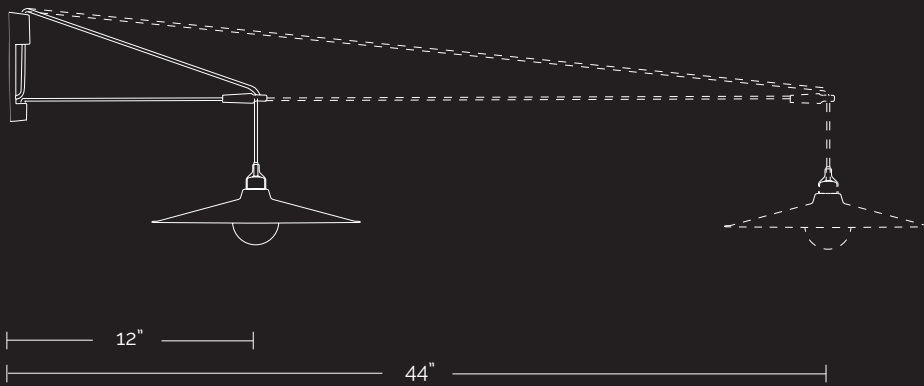

J-BOX SPECS

Fits Sconce J-Box with horizontal mounting screws 2.75" apart and wall cutouts under 4.5" DIA

DIMMABILITY

CL Dimmers Recommended
Dims to 10%
Recommended Models:
Lutron Diva: DVCL-153P
Lutron Skylark: SCL-153P
Lutron Maestro: MACL-153M

STANDARDS

CUSTOM

GRAIN PENDANT 13 SCONCE

A flexible and customizable option, our Grain Sconces allow our Grain Drum, Pendant, and Barrel to be turned into hardwired wall mounted fixtures. Utilizing a swing arm and a customizable drop height, Grain Sconces can be modified to suit a variety of conditions. Available standard in 18" and 30" lengths, and custom options ranging from 12" to 44" in length.