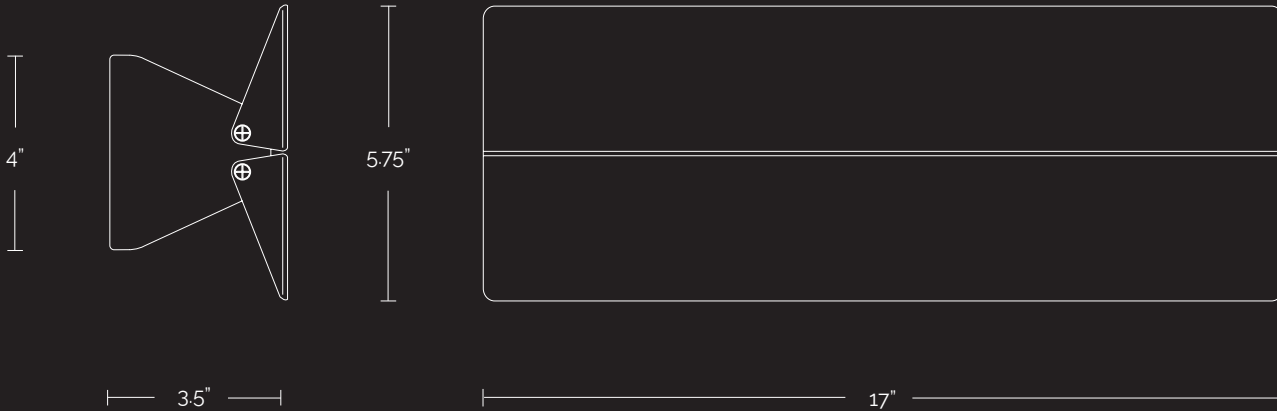

ADA CORTEN 17

Ada Corten uses honest materiality to complement the formal simplicity of our Ada Sconce, creating a weathered and timeless fixture that adds a touch of warmth and utility to any space. Suitable for exterior use.

CARE | The beauty of Corten Steel is that the outer layers of rust protect the inner layers, though some degree of aging is inherent to the material, especially in saltwater environments. Our Ada Corten Sconce comes pre-weathered with a lacquer finish making it also suitable for interior applications. Clean with soft micro fiber cloth.

RAVENHILL STUDIO 323. 977. 8532
contact@ravenhillstudio.com

DIMENSIONS/ WEIGHT
5.75" x 3.5" x 17", 3.5 lbs

BULB/ TECHNICAL SPECS
Warm-White Integrated LED 18W
1400 Lumens standard

COLOR TEMPERATURE
2700K
90+ CRI , LED lifespan 50k hours
3500K Upon request

CERTIFICATION
UL, cUL
Damp Rated, ADA Compliant
Wet Rated upon request
CE Listed for indoor use upon request

FINISH OPTIONS
Corten Steel

VOLTAGE
120V
220V Upon request

J-BOX SPECS
Connects to Sconce Junction
Box with wall cutout under
4" DIA

DIMMABILITY
Lutron Recommended:
Maestro pro LED+ (MA-PRO-XX)
Sunnata pro LED+ (ST-PRO-N-XX)

RS Tested Dimmers:
(use all with Min Load Capacitor LUT-MLC)
Maestro (MACL-XXXX)
Diva (DVCL-XXXX)

See Ada Dimmer Recommendations doc for more info