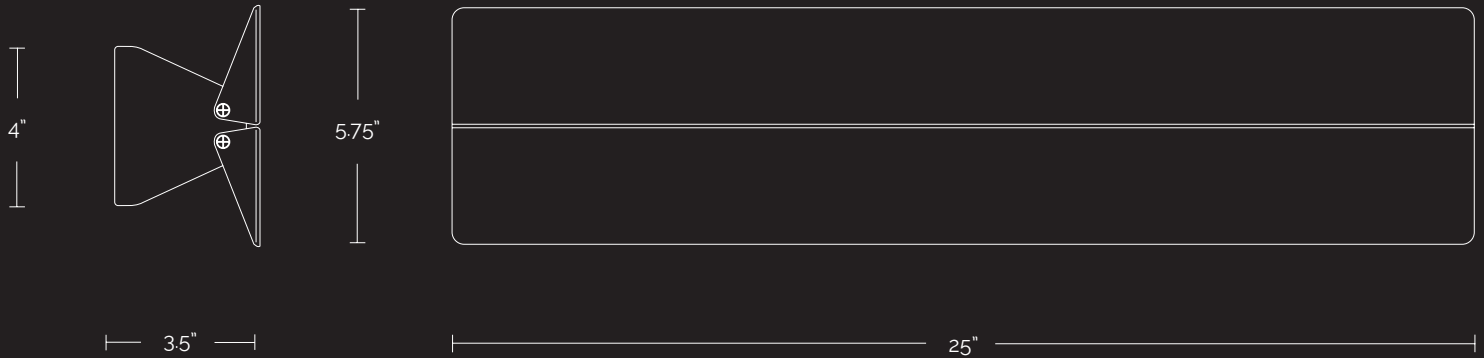

ADA CORTEN 25

Ada Corten uses honest materiality to complement the formal simplicity of our Ada Sconce, creating a weathered and timeless fixture that adds a touch of warmth and utility to any space. Suitable for exterior use.

CARE | The beauty of Corten Steel is that the outer layers of rust protect the inner layers, though some degree of aging is inherent to the material, especially in saltwater environments. Our Ada Corten Sconce comes pre-weathered with a lacquer finish making it also suitable for interior applications. Clean with soft micro fiber cloth.

DIMENSIONS/ WEIGHT

5.75" x 3.5" x 25", 4.5 lbs

BULB/ TECHNICAL SPECS

Warm-White Integrated LED 27W
2100 Lumens standard

COLOR TEMPERATURE

2700K
90+ CRI , LED lifespan 50k hours
3500K Upon request

CERTIFICATION

UL, cUL
Damp Rated, ADA Compliant
Wet Rated upon request
CE Listed for indoor use upon request

FINISH OPTIONS

Corten Steel

VOLTAGE

120V
220V Upon request

J-BOX SPECS

Connects to Sconce Junction
Box with wall cutout under
4" DIA

DIMMABILITY

Lutron Recommended:
Maestro pro LED+ (MA-PRO-XX)
Sunnata pro LED+ (ST-PRO-N-XX)

RS Tested Dimmers:

(use all with Min Load Capacitor LUT-MLC)
Maestro (MACL-XXXX)
Diva (DVCL-XXXX)

*See Ada Dimmer Recommendations doc
for more info*

RAVENHILL STUDIO

323. 977. 8532
contact@ravenhillstudio.com